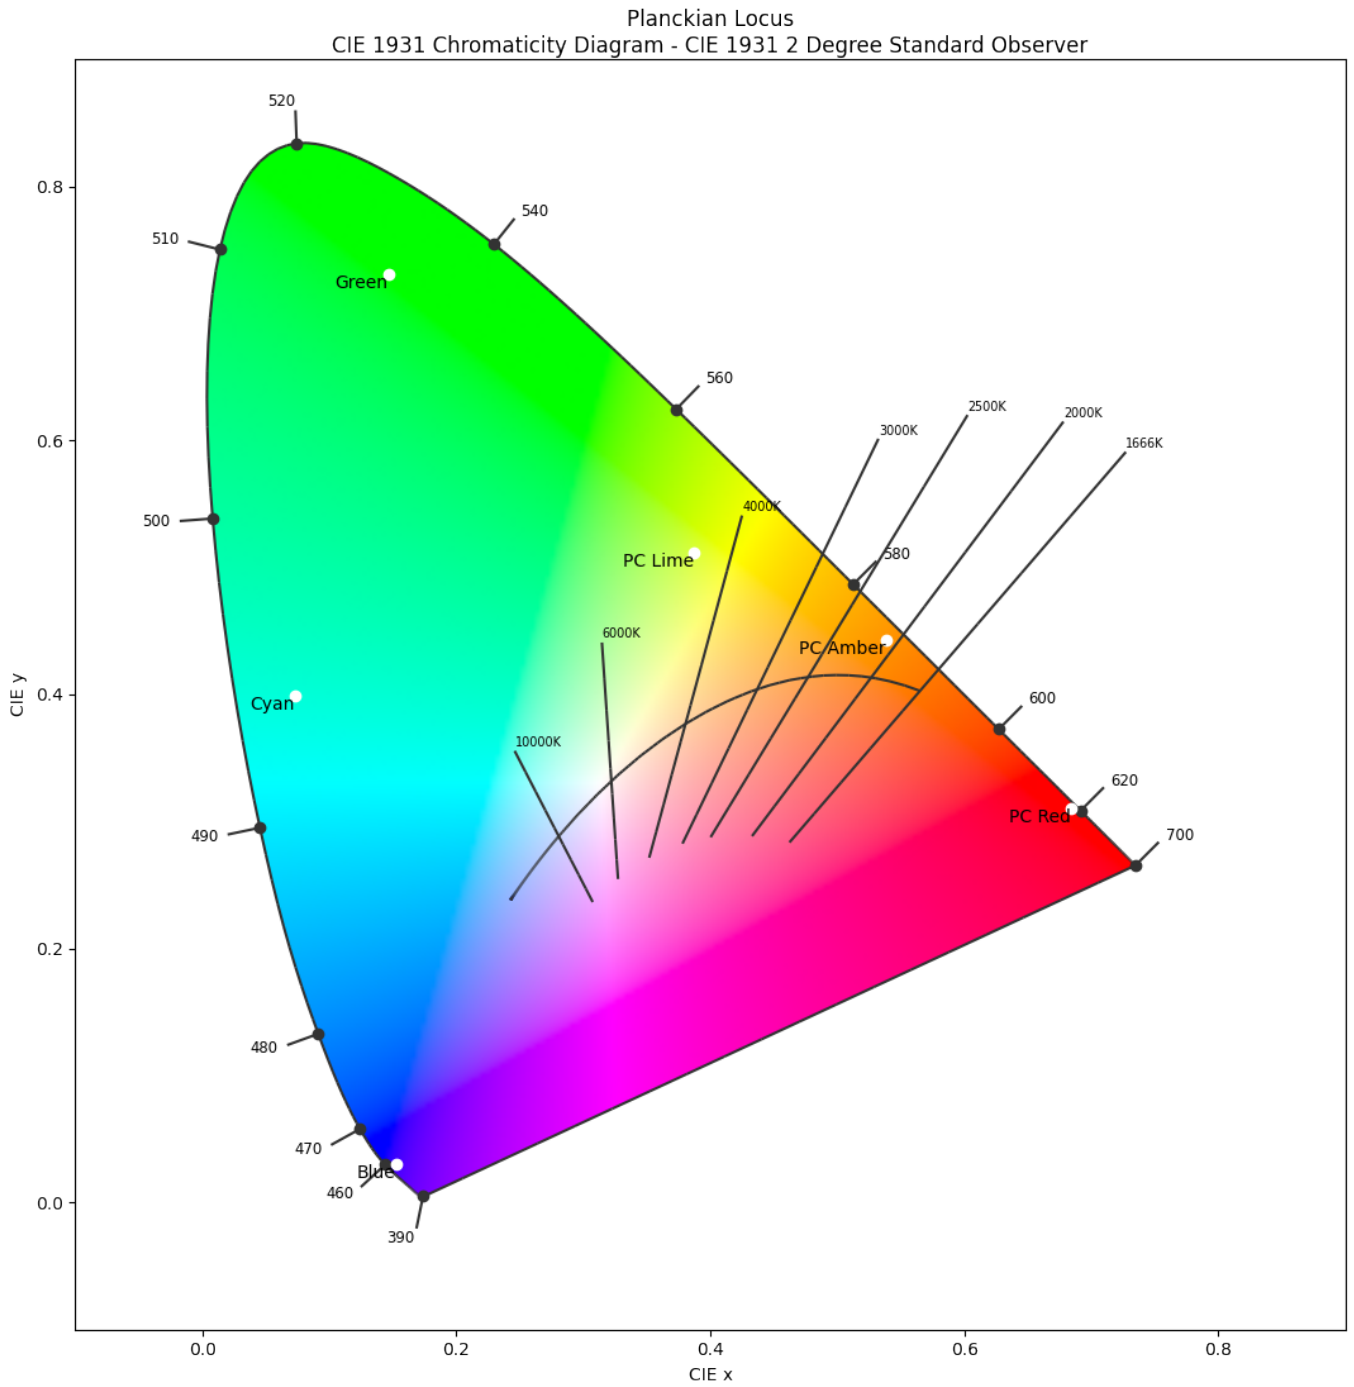

Spectral data for CCTs

Table of Contents

Led spectrums	3
CIE1931 chromaticity plot	4
Spectrum @ 3200K	5
Spectrum @ 4400K	5
Spectrum @ 5600K	6
Spectrum @ 7200K	6

Led spectrums

CIE1931 chromaticity plot

Spectrum @ 3200K

@ 3200K - CIE 1931 2° Standard Observer

Spectrum @ 4400K

@ 4400K - CIE 1931 2° Standard Observer

Spectrum @ 5600K

@ 5600K - CIE 1931 2° Standard Observer

Spectrum @ 7200K

@ 7200K - CIE 1931 2° Standard Observer