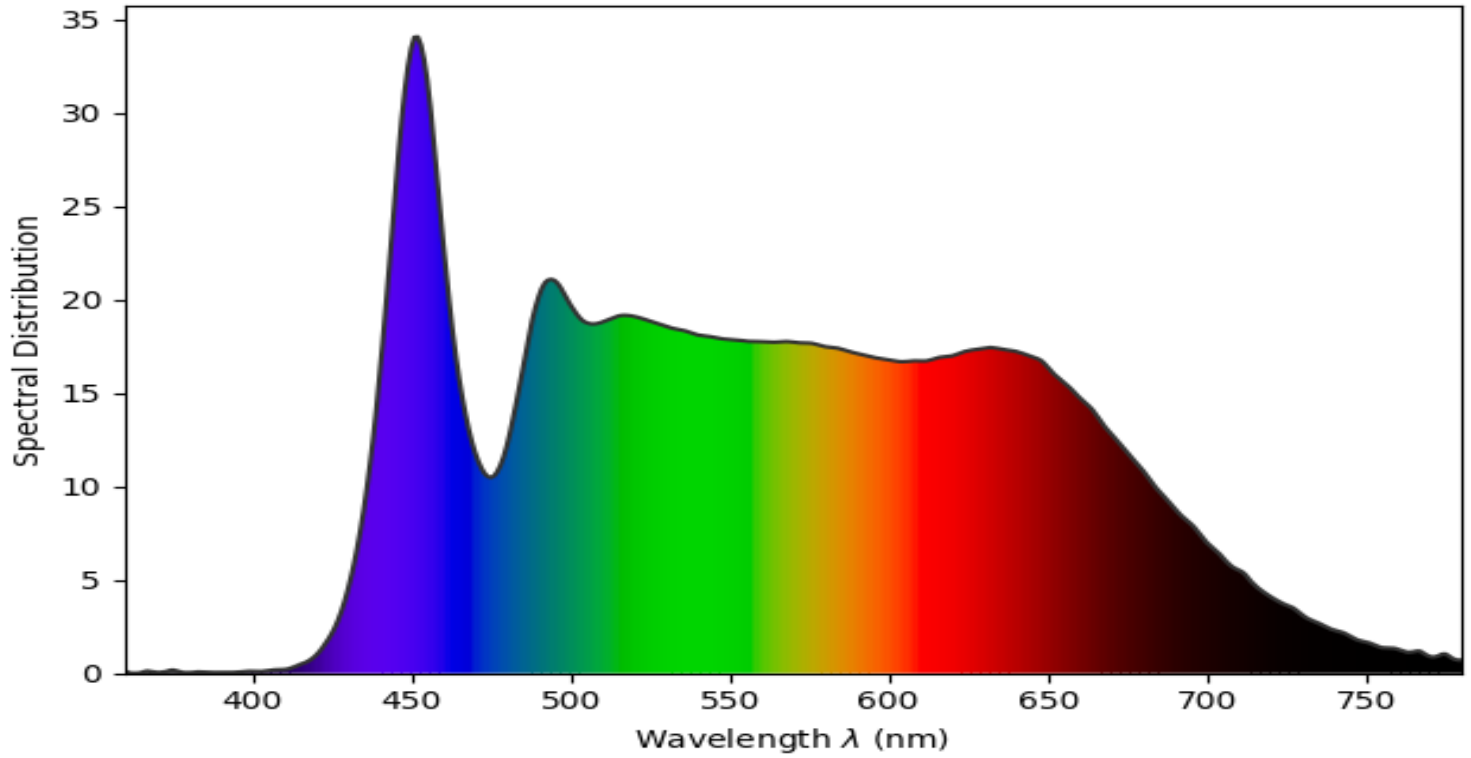

Spectral data for CCTs

Table of Contents

Led spectrums	3
CIE1931 chromaticity plot	4
Spectrum @ 3200K	5
Spectrum @ 4400K	5
Spectrum @ 5600K	6
Spectrum @ 7200K	6

Led spectrums

CIE1931 chromaticity plot

Spectrum @ 3200K

@ 3200K - CIE 1931 2° Standard Observer

Spectrum @ 4400K

@ 4400K - CIE 1931 2° Standard Observer

Spectrum @ 5600K

@ 5600K - CIE 1931 2° Standard Observer

Spectrum @ 7200K

@ 7200K - CIE 1931 2° Standard Observer