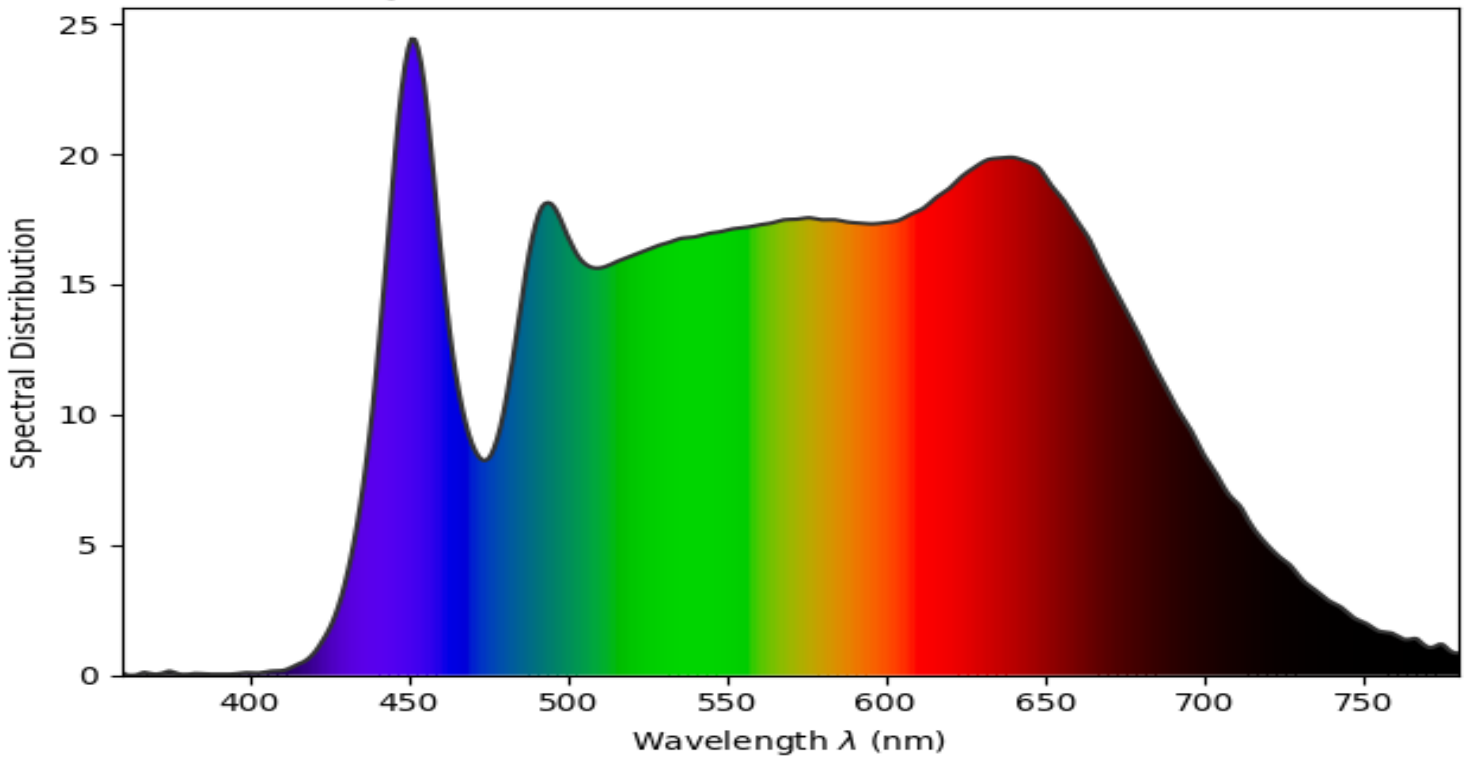

Spectral data for CCTs

Table of Contents

Led spectrums	3
CIE1931 chromaticity plot	4
Spectrum @ 3200K	5
Spectrum @ 4400K	5
Spectrum @ 5600K	6
Spectrum @ 7200K	6

Led spectrums

CIE1931 chromaticity plot

Spectrum @ 3200K

@ 3200K - CIE 1931 2° Standard Observer

Spectrum @ 4400K

@ 4400K - CIE 1931 2° Standard Observer

Spectrum @ 5600K

@ 5600K - CIE 1931 2° Standard Observer

Spectrum @ 7200K

@ 7200K - CIE 1931 2° Standard Observer