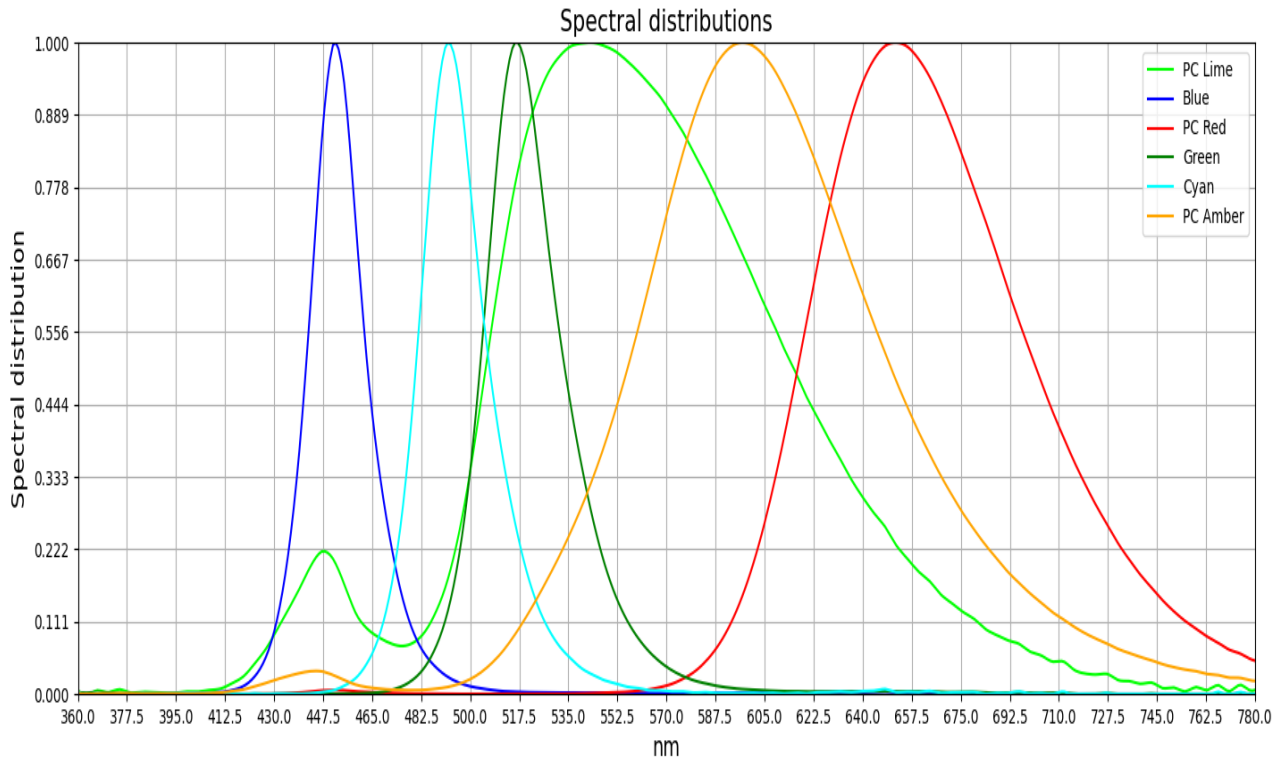

Spectral data for CCTs

Table of Contents

Led spectrums	3
CIE1931 chromaticity plot	4
Spectrum @ 3200K	5
Spectrum @ 4400K	5
Spectrum @ 5600K	6
Spectrum @ 7200K	6

Led spectrums

CIE1931 chromaticity plot

Spectrum @ 3200K

@ 3200K - CIE 1931 2° Standard Observer

Spectrum @ 4400K

@ 4400K - CIE 1931 2° Standard Observer

Spectrum @ 5600K

@ 5600K - CIE 1931 2° Standard Observer

Spectrum @ 7200K

@ 7200K - CIE 1931 2° Standard Observer