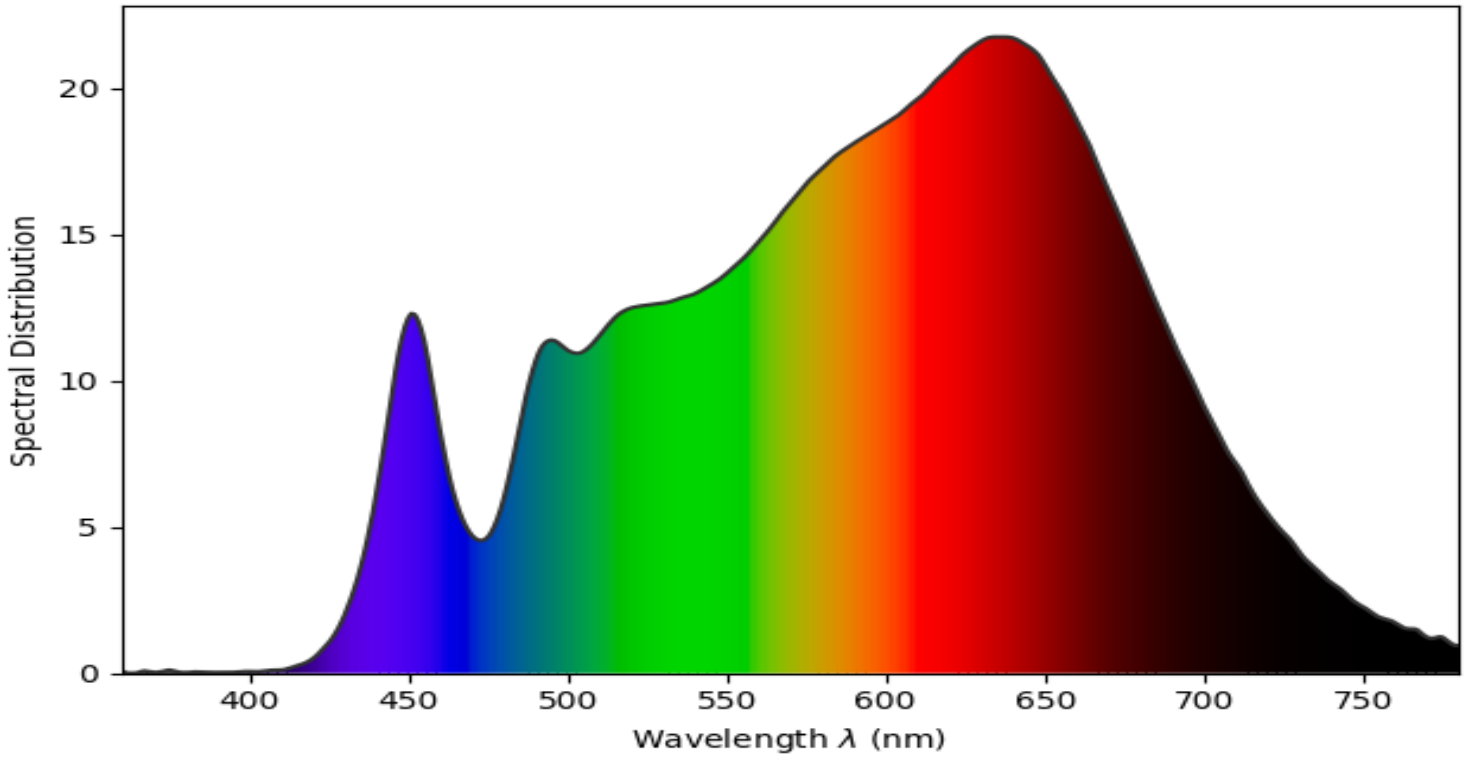

Spectral data for CCTs

Table of Contents

Led spectrums	3
CIE1931 chromaticity plot	4
Spectrum @ 3200K	5
Spectrum @ 4400K	5
Spectrum @ 5600K	6
Spectrum @ 7200K	6

Led spectrums

CIE1931 chromaticity plot

Spectrum @ 3200K

@ 3200K - CIE 1931 2° Standard Observer

Spectrum @ 4400K

@ 4400K - CIE 1931 2° Standard Observer

Spectrum @ 5600K

@ 5600K - CIE 1931 2° Standard Observer

Spectrum @ 7200K

@ 7200K - CIE 1931 2° Standard Observer